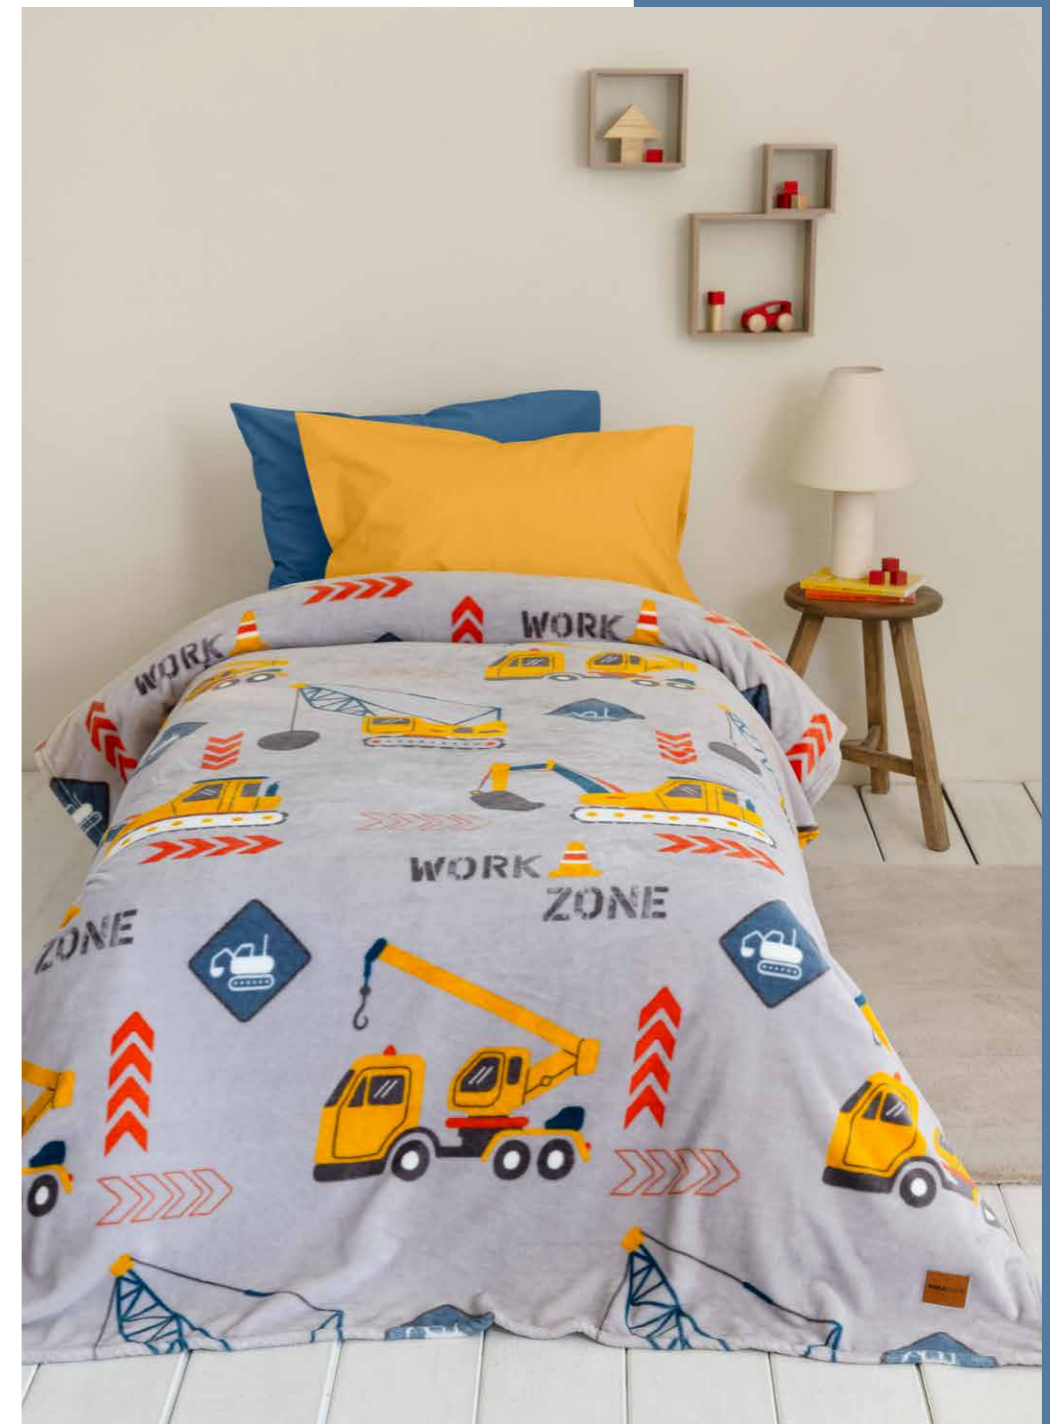

Work Zone

100% POLYESTER, 280 GSM

Κουβέρτα
Μονή (150x220) 34,00€